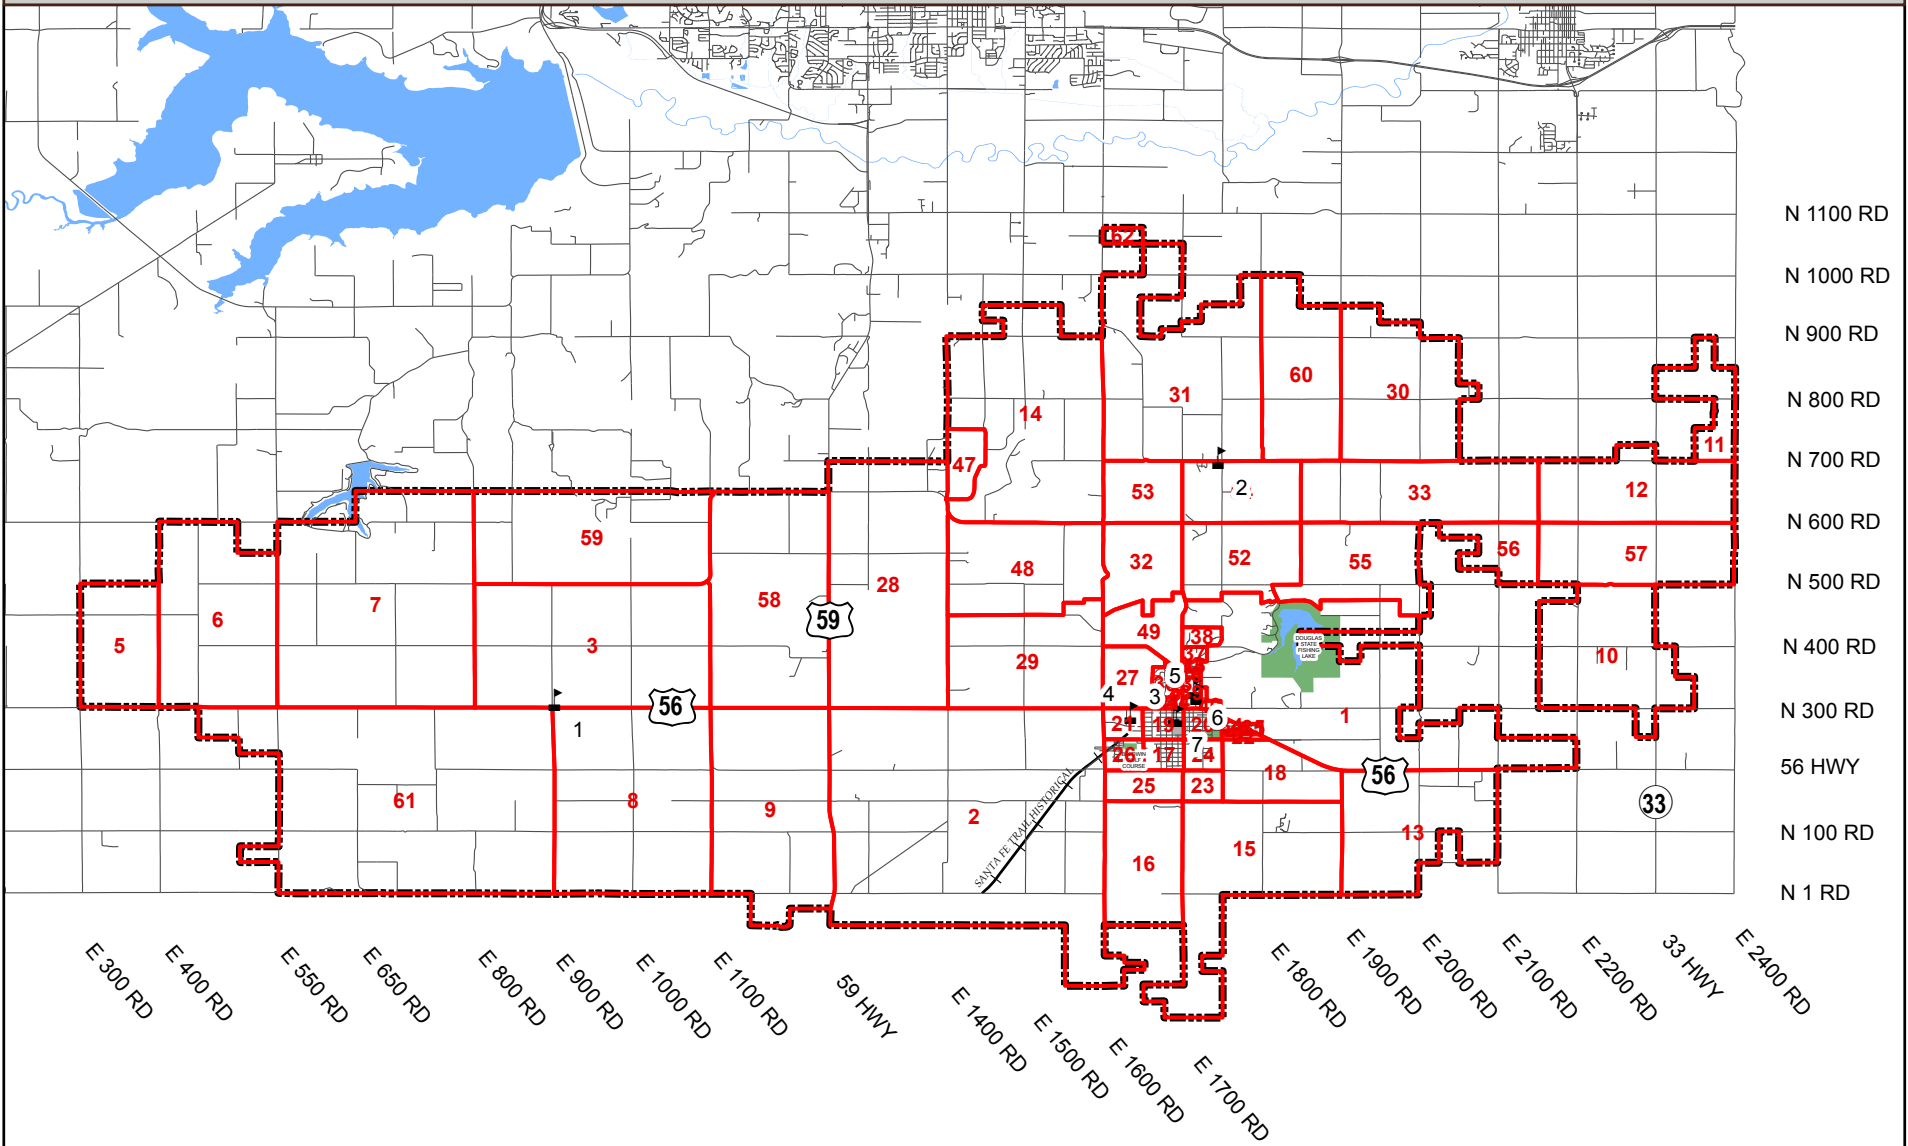

BALDWIN CITY USD 348 - Planning Areas

School Information

ID	School Name	Address	City	State	Zip	Phone
1	Marion Springs Elementary	316 E 900 Rd	Baldwin City	KS	66006	785-594-3081
2	Vinland Elementary	702 E 1747 Rd	Baldwin City	KS	66006	785-594-3912
3	BES - Primary Center (K-2)	700 Chapel St	Baldwin City	KS	66006	785-594-2444
4	BES - Intermediate Center (3-5)	100 Bullpup Dr	Baldwin City	KS	66006	785-594-2446
5	Baldwin Junior High	400 Eisenhower St	Baldwin City	KS	66006	785-594-2448
6	Baldwin High	415 Eisenhower St	Baldwin City	KS	66006	785-594-2725
7	Baldwin City District Office	708 Chapel St.	Baldwin City	KS	66006	785-594-2721

Legend

- Schools
- Planning Areas
- Streets
- District Boundary

Created June 2007