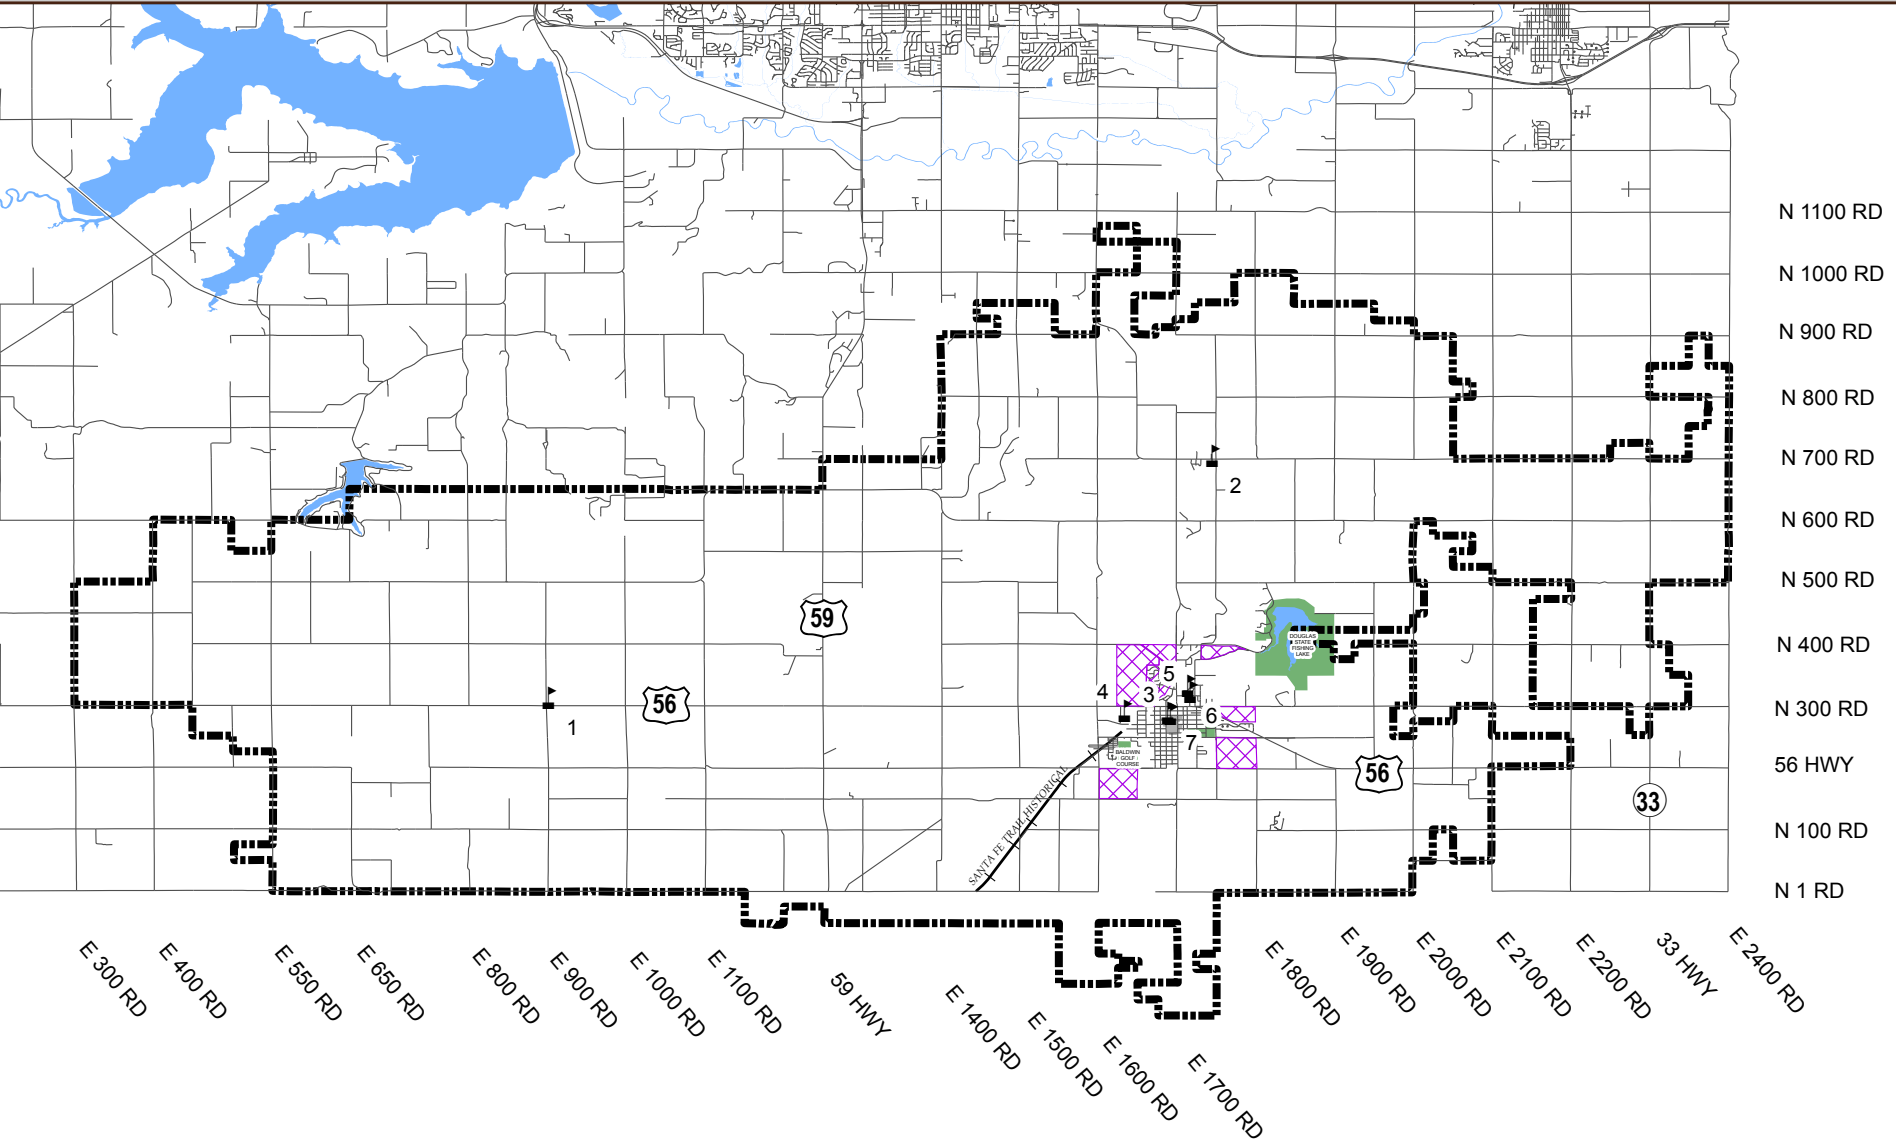

BALDWIN CITY USD 348 - Growth Areas

School Information

ID	School Name	Address	City	State	Zip	Phone
1	Marion Springs Elementary	316 E 900 Rd	Baldwin City	KS	66006	785-594-3081
2	Vinland Elementary	702 E 1747 Rd	Baldwin City	KS	66006	785-594-3912
3	BES - Primary Center (K-2)	700 Chapel St	Baldwin City	KS	66006	785-594-2444
4	BES - Intermediate Center (3-5)	100 Bullpup Dr	Baldwin City	KS	66006	785-594-2446
5	Baldwin Junior High	400 Eisenhower St	Baldwin City	KS	66006	785-594-2448
6	Baldwin High	415 Eisenhower St	Baldwin City	KS	66006	785-594-2725
7	Baldwin City District Office	708 Chapel St.	Baldwin City	KS	66006	785-594-2721

- Legend**
- Schools
 - Growth Areas
 - Streets
 - District Boundary

Created June 2007